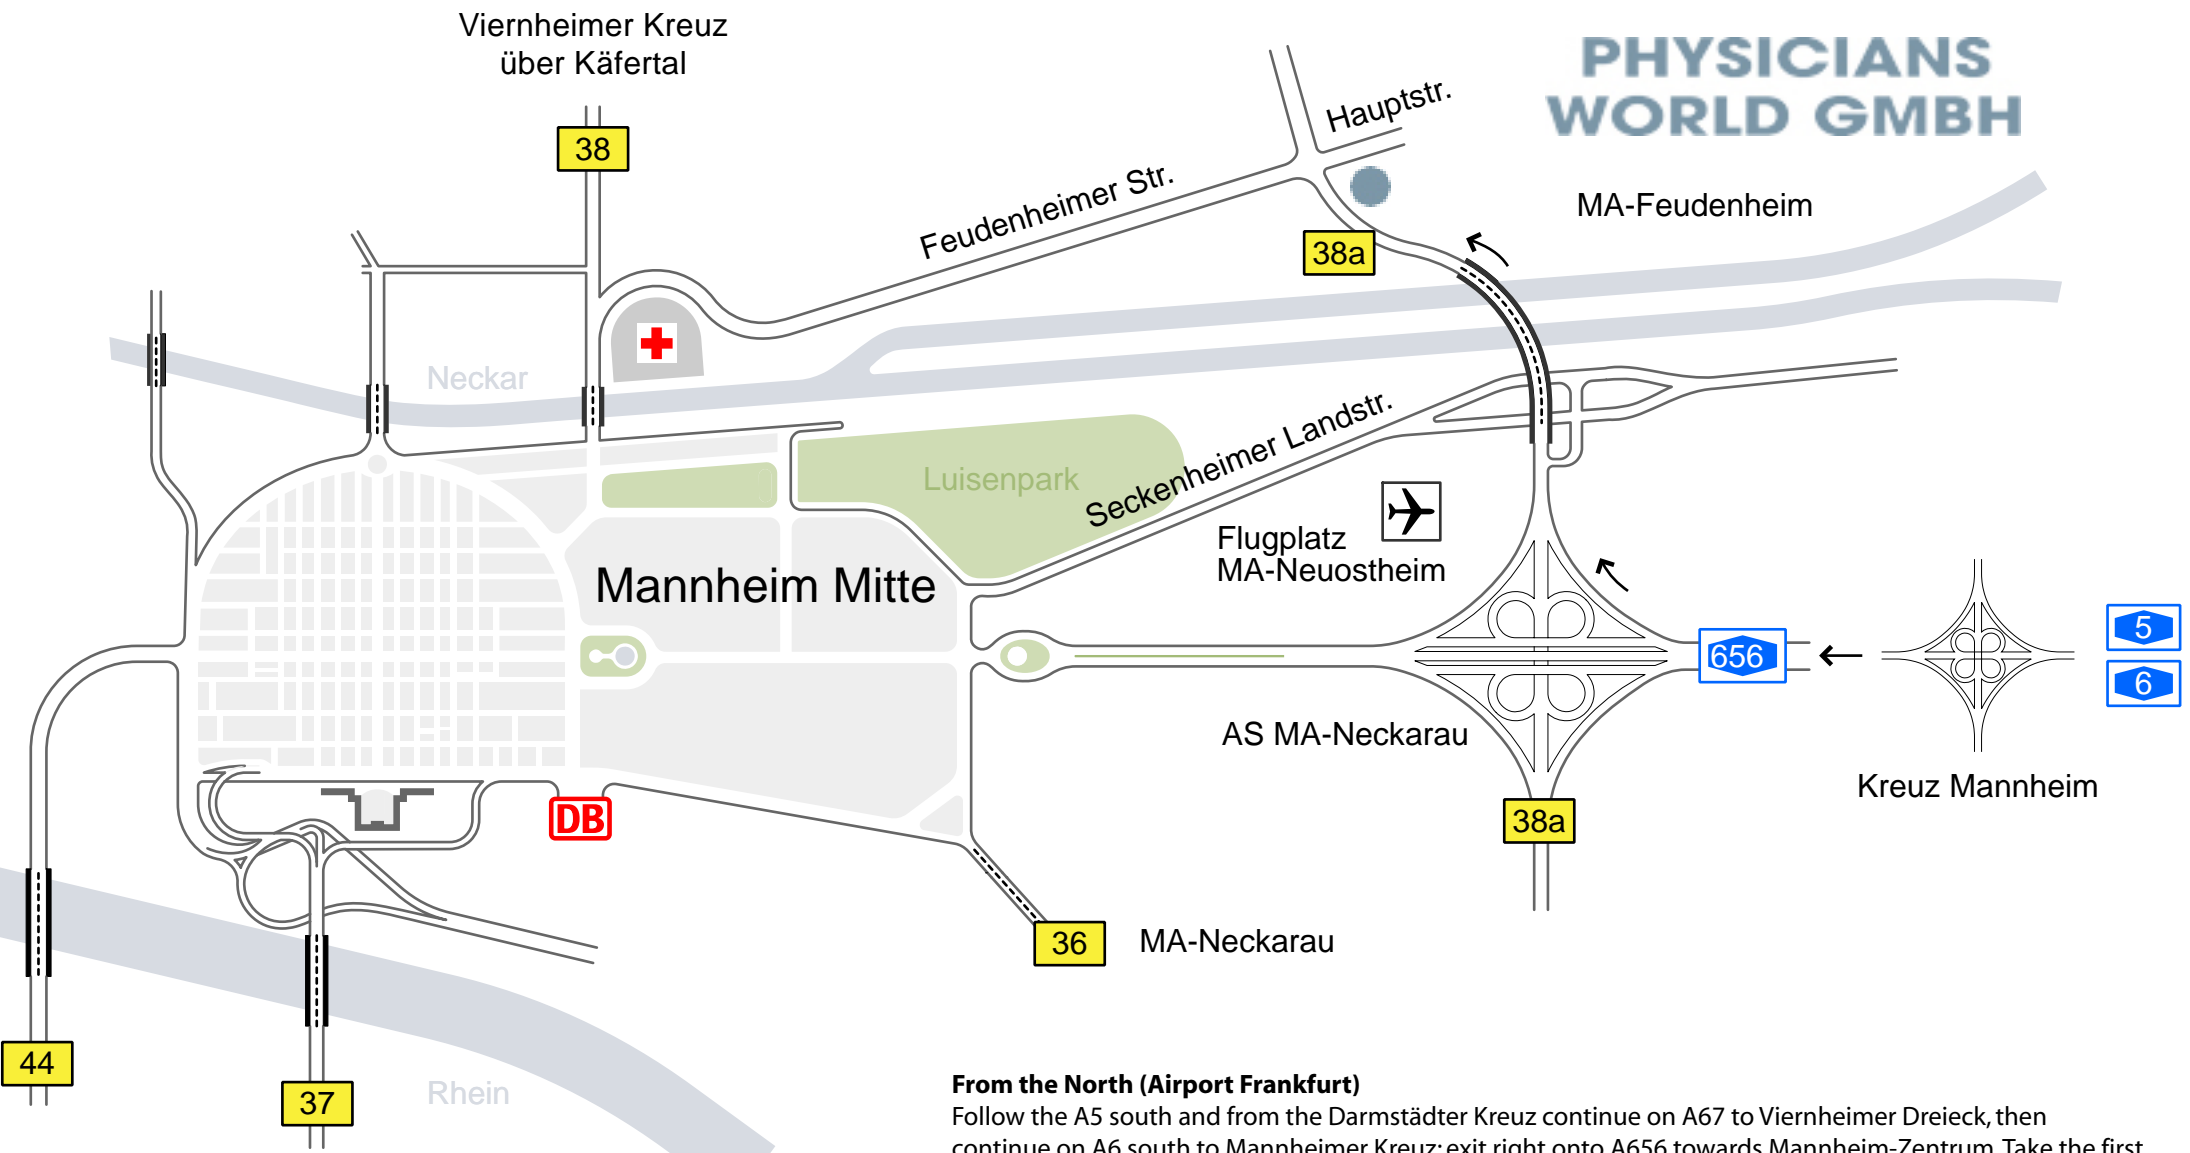

PHYSICIANS WORLD GMBH

From the North (Airport Frankfurt)

Follow the A5 south and from the Darmstädter Kreuz continue on A67 to Viernheimer Dreieck, then continue on A6 south to Mannheimer Kreuz; exit right onto A656 towards Mannheim-Zentrum. Take the first exit onto B38a direction Feudenheim. At the 2. traffic light after about 3 kms turn right. The first building on the right side is Hauptstrasse 161. Turn right directly behind the building into the court yard. There you will find our parking lot and the entrance. Physicians World is on the second floor.

From South, East and West

Follow the A6 to Mannheimer Kreuz; exit right onto A656 towards Mannheim-Zentrum. Take the first exit onto B38a direction Feudenheim. At the 2. traffic light after about 3 kms turn right. The first building on the right side is Hauptstrasse 161. Turn right directly behind the building into the court yard. There you will find our parking lot and the entrance. Physicians World is on the second floor.